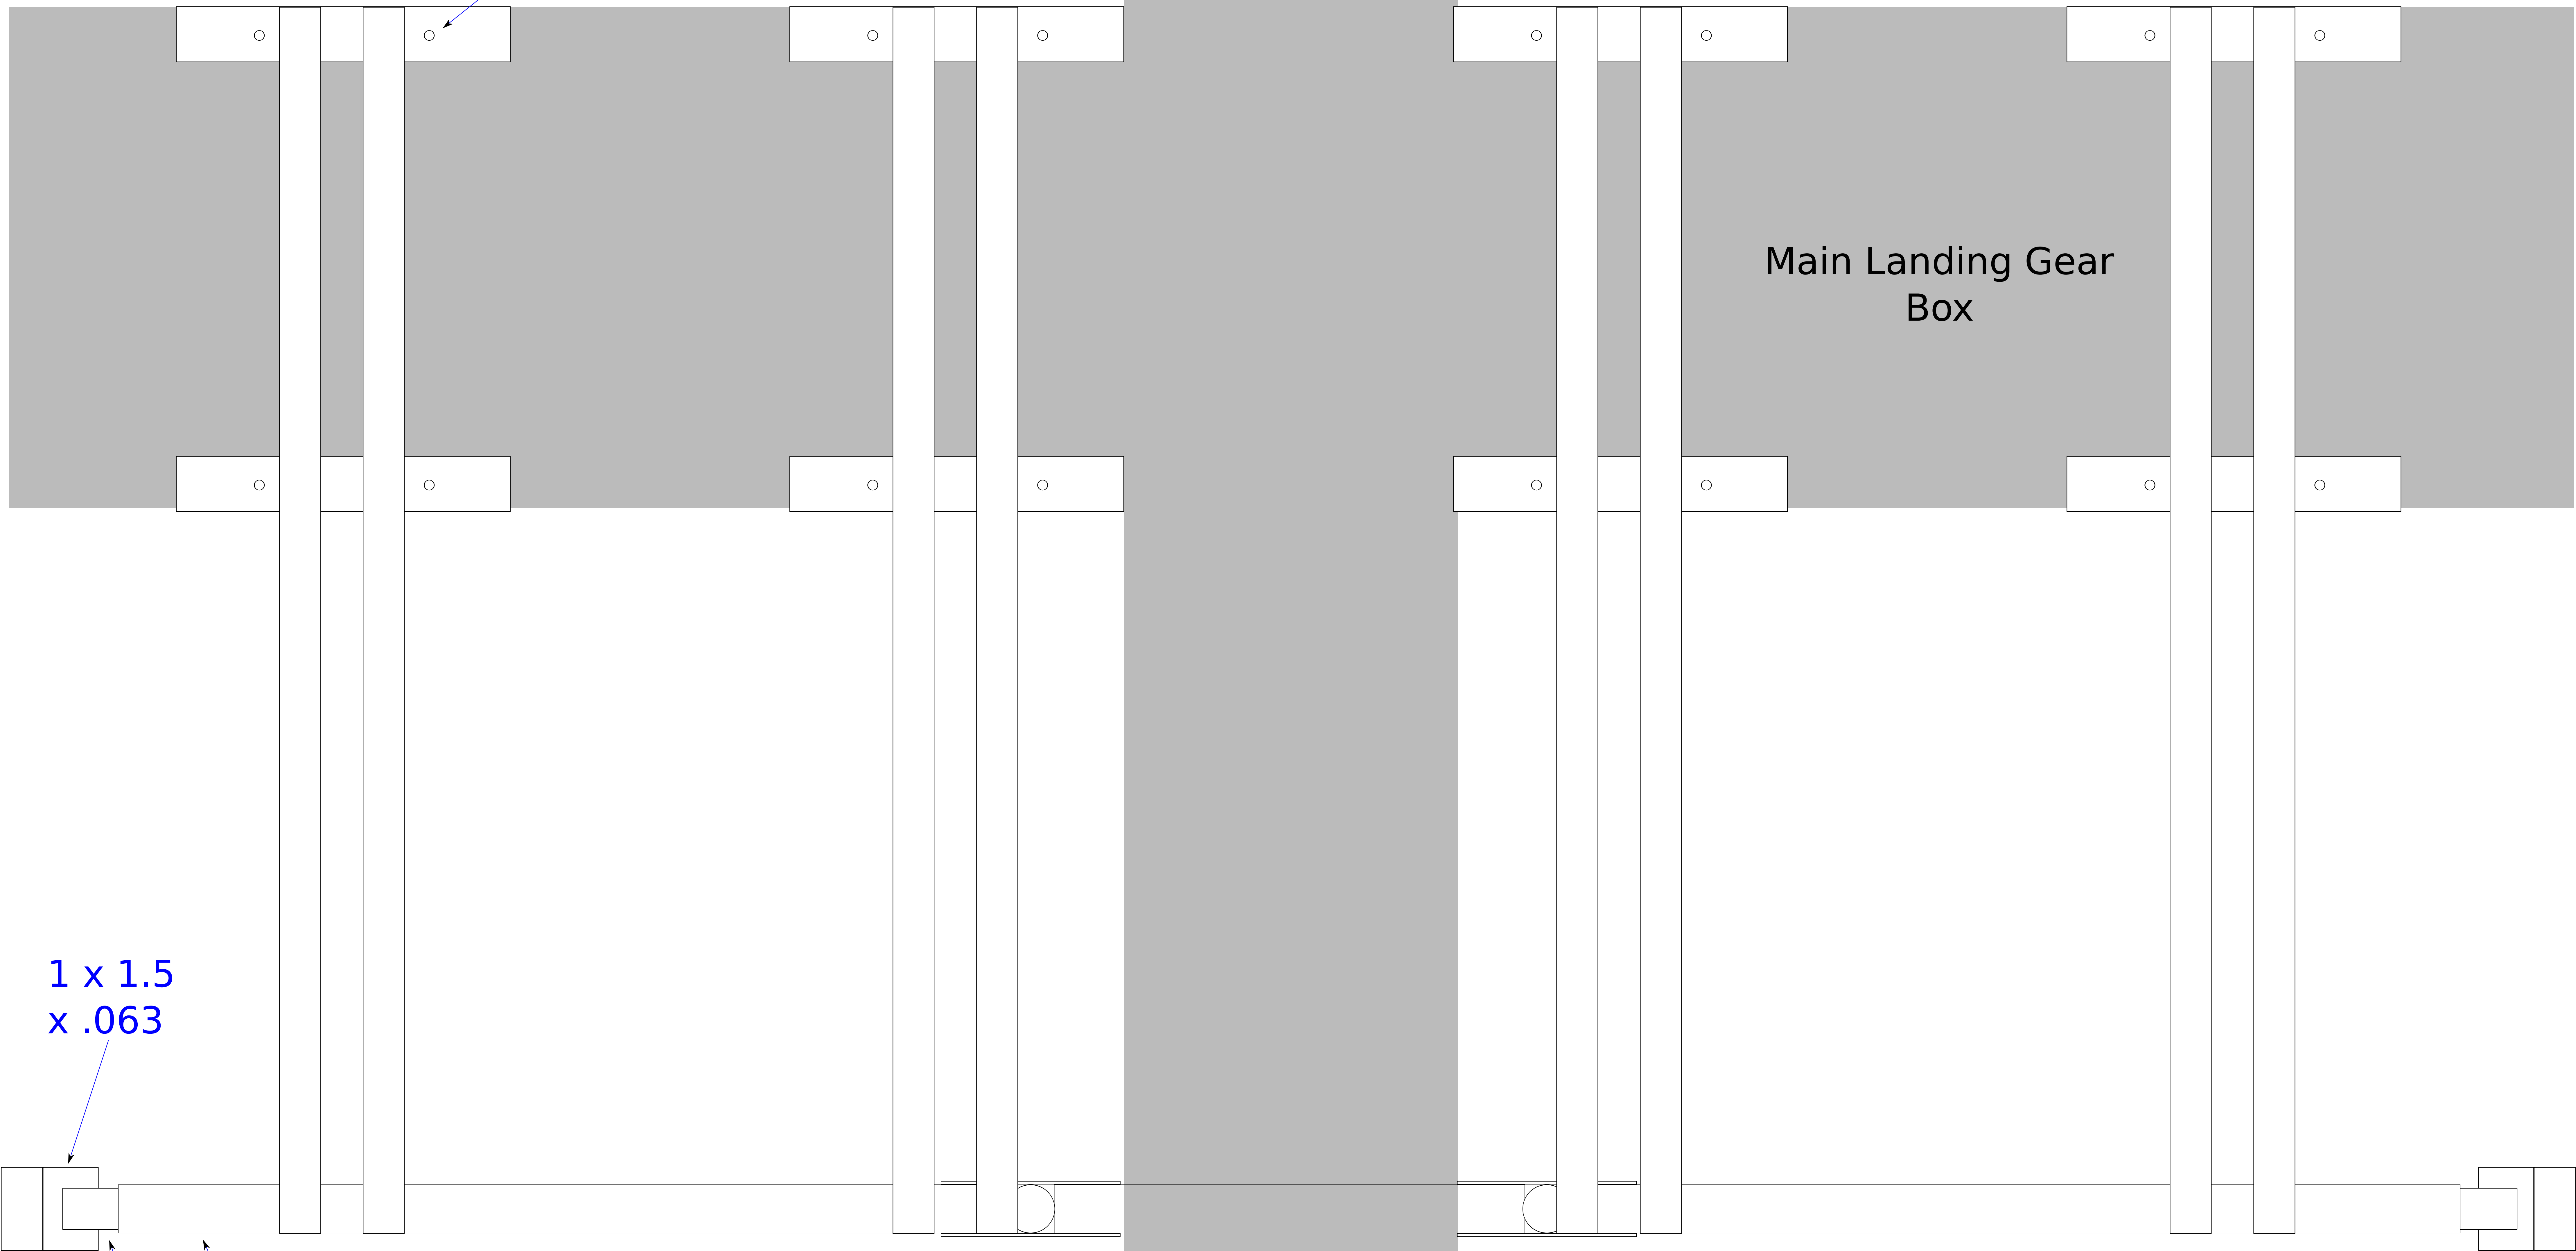

6 x 1 x .063 plate
22 x .75x.75 tube
AN3 bolt

Main Landing Gear
Box

1 x 1.5
x .063

.875 tube

2 x .750 tube

1.5 x .750 tube

Tunnel
(front of plane)

Front Seat Support Top View
Bede BD-4C N114AC
17 June 2015
Version 3
Art Zemon